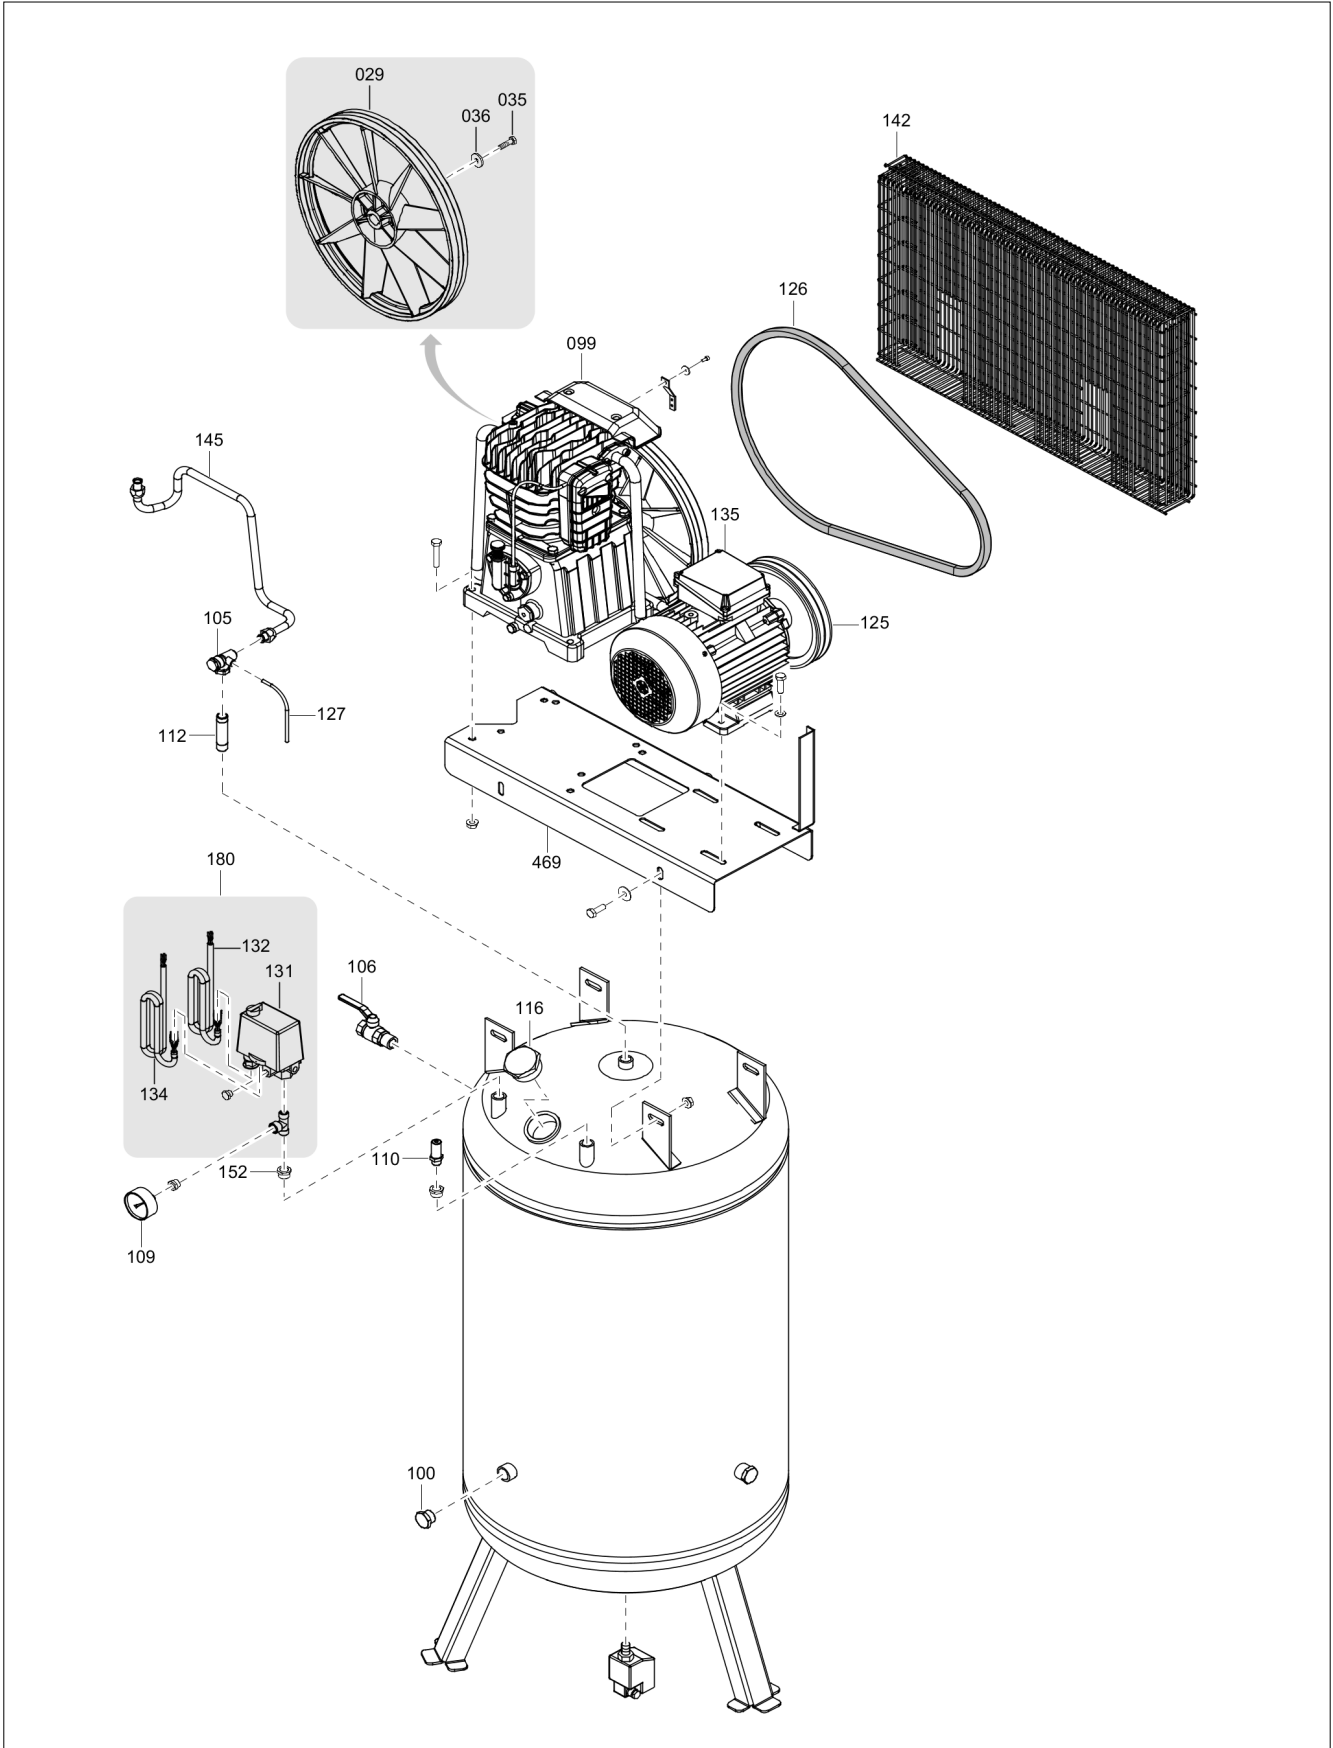

1127340500-1127340700_User manual 1

Appendix A:Pages Index A

Appendix B:Parts Index B

Service kit

Item	Part No.	Name	Qty	Uom
305	1129702979	Air filter	1	EA
325	1124230124	Valve plate kit	1	EA
330	1124080928	Upgrade kit	1	EA
335	1124080190	Gasket kit	1	EA
375	1126000788	Bottle 1L FIAC Performance oil	1	EA
KM1	1124080925	Easy kit	1	EA
PK1	1124080926	Performance kit	1	EA
HDK	1124080927	Heavy duty kit	1	EA

Item	Part No.	Name	Qty	Uom
029	1127200124	Flywheel	1	EA
035	1127010110	Screw	1	EA
036	1127030027	Washer	1	EA
099	1123020114	Pump	1	EA
100	1127090002	Plug	3	EA
105	1127190005	Non-return valve	1	EA
106	1127130046	Ball valve	1	EA
109	1127110006	Gauge	1	EA
110	1127190209	Safety valve	1	EA
112	1127230207	Extension	1	EA
116	1127090005	Plug-receiver	1	EA
125	1127400533	Pulley	1	EA
126	1127370014	Belt	2	EA
127	1127230001	Rilsan tube	1	EA
131	1127250134	Pressure switch	1	EA
132	1127320737	Cable	1	EA
134	1127320869	Cable	1	EA
135	1127380012	Motor	1	EA
142	1127240033	Beltguard	1	EA
145	1127230111	Delivery pipe	1	EA
152	1127080502	Fitting	2	EA
180	1124050760	Pressure switch kit	1	EA
469	1125010139	Base plate	1	EA